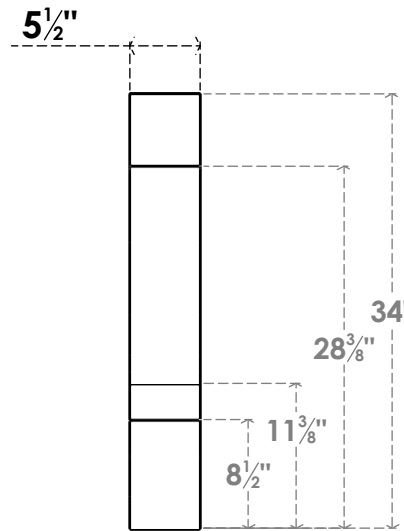

ITEM NUMBER: BRCPC055X22000X34000BOA

5 1/2"W X 22"D X 34"H BALBOA ARCHITECTURAL GRADE PVC CLOSED KNEE BRACE

SIDE PROFILE

FRONT PROFILE

ISOMETRIC

EKENA MILLWORK
2300 WEST MAIN ST.
CLARKSVILLE, TX 75426
TOLL FREE: 866-607-0453
WWW.EKENAMILLWORK.COM

NOTES

1. INSTALLATION TO BE COMPLETED IN ACCORDANCE WITH MANUFACTURER'S SPECIFICATIONS.
2. DRAWING MAY NOT BE TO SCALE
3. THIS DRAWING IS INTENDED FOR DESIGN AND PLANNING PURPOSES ONLY.
4. ALL INFORMATION CONTAINED HEREIN WAS CURRENT AT THE TIME OF DEVELOPMENT BUT MUST BE REVIEWED AND APPROVED BY THE PRODUCT MANUFACTURER TO BE CONSIDERED ACCURATE.
5. ARCHITECTURAL GRADE PVC PRODUCTS ARE MADE FROM EXPANDED CELLULAR PVC AND COME NATURALLY WHITE BUT MAY BE PAINTED