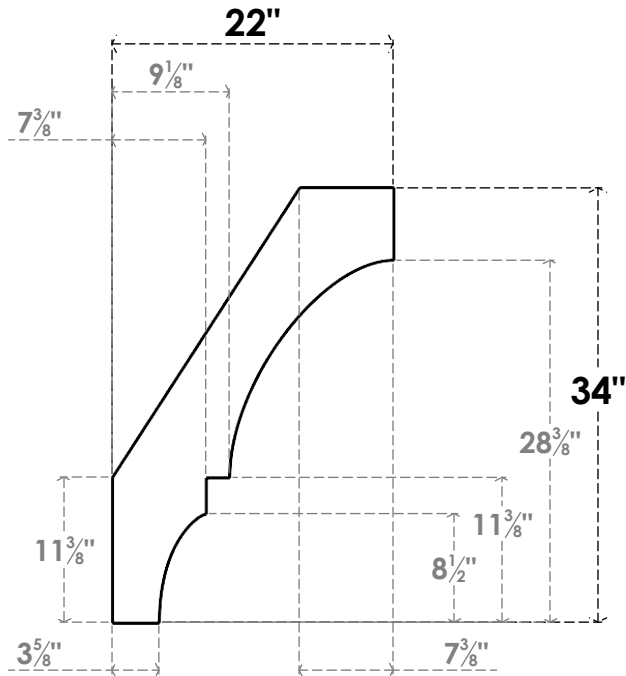

ITEM NUMBER: BRCPC055X22000X34000BOA

5 1/2"W X 22"D X 34"H BALBOA ARCHITECTURAL GRADE PVC CLOSED KNEE BRACE

SIDE PROFILE

FRONT PROFILE

ISOMETRIC

EKENA MILLWORK
2300 WEST MAIN ST.
CLARKSVILLE, TX 75426
TOLL FREE: 866-607-0453
WWW.EKENAMILLWORK.COM